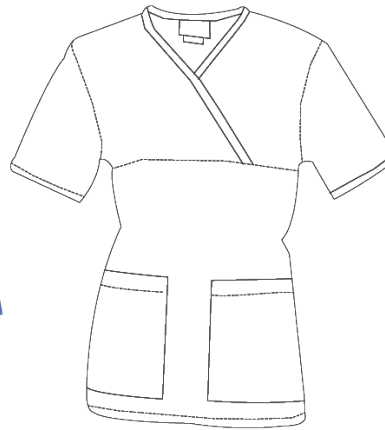

Flattering faux wrap provides a classic style for women.

Available blank or embellished

Suggested Use: General Practice, Hospitals, Schools, Veterinary, Assisted Living, Hospitality

Suggested pairable scrub pants:
330C, 306C, 313

- 65/35 PC Poplin
- Ultra brushed fabric
- Front Yoke
- Two lower pockets
- Side vents
- Fabric weight, 4.5 oz.

FABRIC DETAILS

Ultra-Brushed Fabric *Easy care to keep your professional look.*

Always Bright *Vibrant colors that stay fresh and true wash-after-wash.*