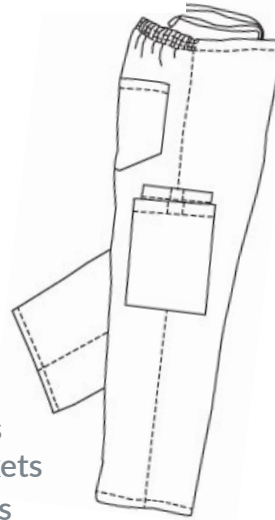

Six roomy pockets make this popular scrub pant a fan favorite.

Available blank or embellished

Suggested Use: General Practice, Hospitals, Schools, Veterinary, Assisted Living, Hospitality

Suggested pairable scrub tops and jackets:

220C, 221C, 9506, 218C, 418C

- 65/35 PC Poplin
- Ultra brushed fabric
- Unisex
- Half drawstring/ half elastic waist
- Two side pockets three cargo pockets
- One back pockets
- Matching Velcro closures
- Fabric weight, 4.5 oz.

SIZE CHART

Unisex Sizes: XXS -8X*

*6X-8X available in limited colors. Talls and Petite lengths available for select colors, please speak with your Sales Rep for more details.

SIZE	XXS	XS	S	M	L	XL	2X	3X	4X	5X	6X	7X	8X
WAIST	23-26	27-28	29-31	32-34	35-37	38-40	41-43	44-45	46-48	49-50	51-55	56-57	58-61
HIP	32-34	35-38	39-40	41-43	44-47	48-50	51-55	56-58	59-62	63-68	69-76	77-88	89-96
REGULAR INSEAM	30-31	30-31	30-31	31-32	31-32	31-32	32-33	32-33	32-33	32-34	32-34	33-34	33-34
PETITE INSEAM	28	28	29	29	29	29	29	30	30	30			
TALL INSEAM	34	34	34	35	36	36	36	37	37	37			