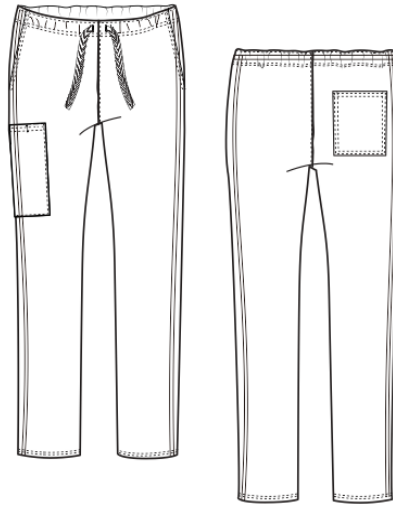

Mens Cargo Pant with amazing 4-way stretch in a Polyester and Spandex blend—providing comfort and flexibility at an affordable price. Available blank or embellished

Suggested Use: General Practice, Hospitals, Schools, Veterinary, Assisted Living, Hospitality

Suggested pairable scrub top: 620

- 95% Polyester 5% Spandex
- Double top-stitch
- 4-way stretch
- 2 generous front waist pockets
- 1 Back patch pocket
- 1 Right cargo leg pocket
- 4-way stretch
- 10 Color Options
- Fabric weight, 5.0 oz.

EMBELLISHMENT OPTIONS

- Embroidery ■ Heat Transfer

PACKAGING:

Individually packaged

COLOR OPTIONS

Black, Navy Blue, Royal Blue, Teal Sea, Grape, Wine, Ceil Blue, Steel Grey, Red, Hunter Green

Color shown: Navy Blue

Mens UltraStretch Size Options - XS - 4X

SIZE	XS	S	M	L	XL	2X	3X	4X
WAIST	27-28	29-30	31-33	34-36	37-39	40-42	43-45	46-48
HIP	34-37	38-40	41-44	45-48	49-51	52-55	56-58	59-61
INSEAM	30.5	30.75	31	31.25	31.5	31.75	31.75	31.75